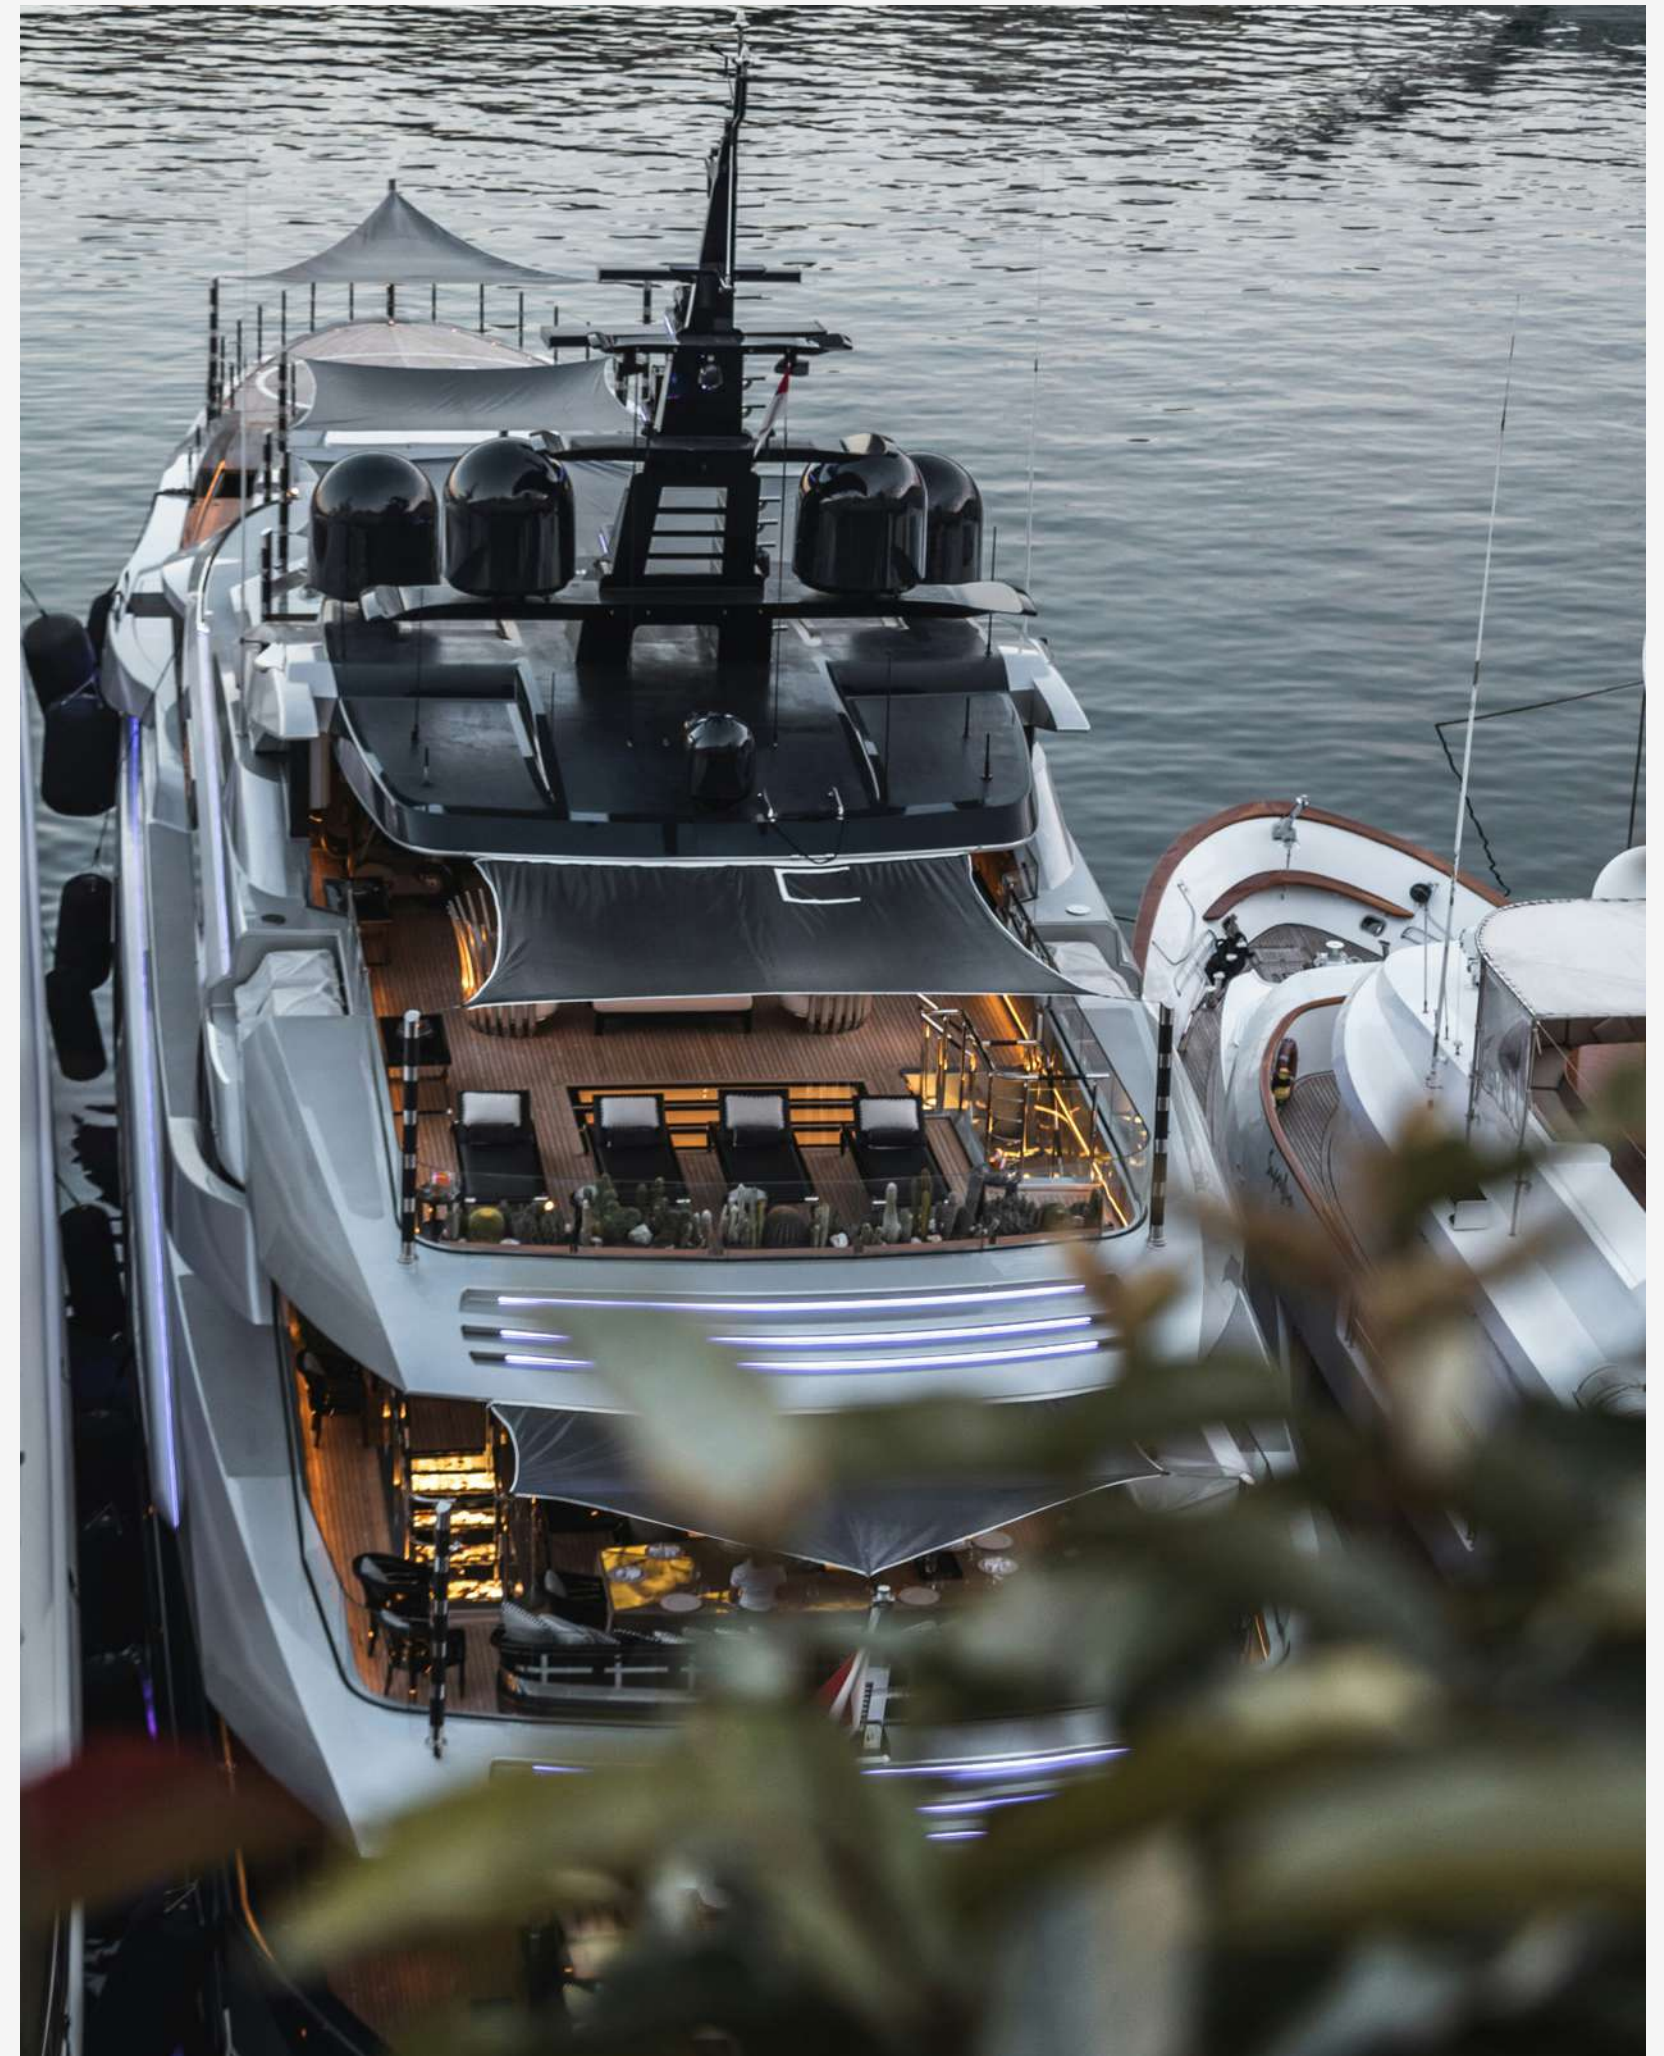

The sunken garden, with lush greenery and a cascading waterfall, creates a serene atmosphere. This tranquil oasis offers residents a peaceful retreat, just steps from home.

OASIS POOL

The multi-tiered infinity pool at Playa Del Sol offers four distinct levels, each perfectly designed for soaking up the sun or enjoying uninterrupted views of the ocean. Thoughtfully crafted for both relaxation and social connection, it serves as a vibrant gathering space where residents can come together, bask in the panoramic sea views, and embrace life just steps from the beach.