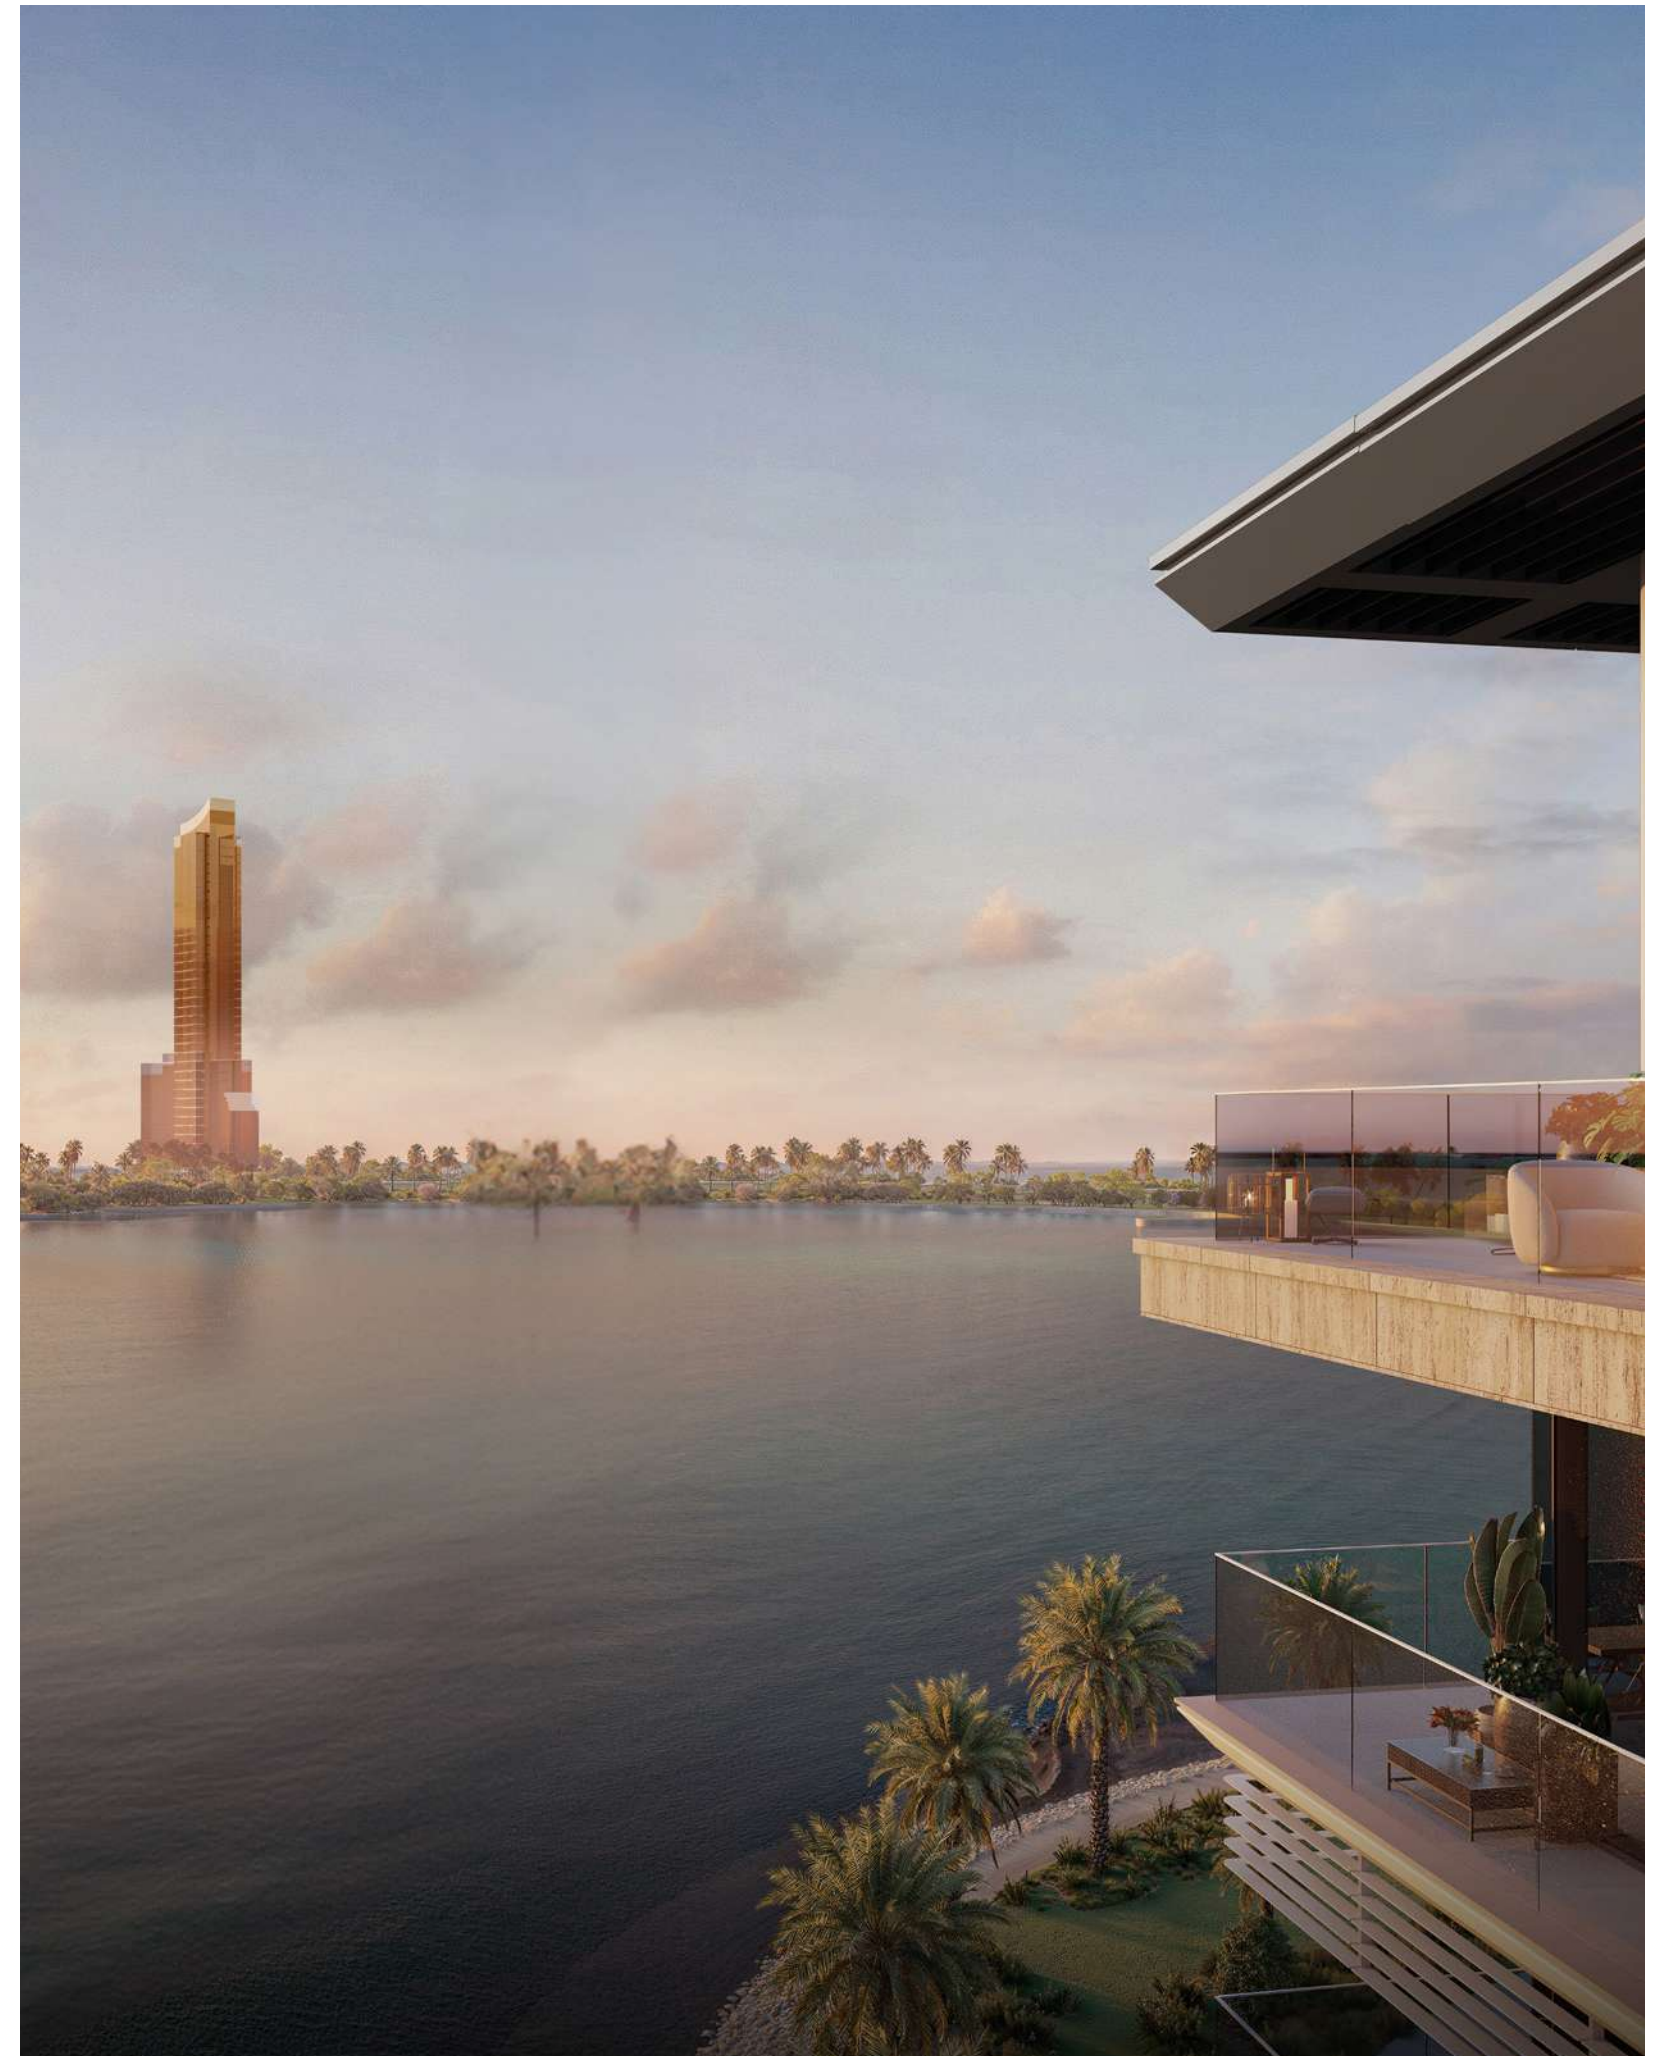

PLAYA DEL SOL

LIVE BY DESIGN

ELLINGTON
PROPERTIES

Since 2014, our distinctive design philosophy has set us apart in the industry. Over the years, Ellington has become synonymous with quality, integrity, and style. Every property in our esteemed international portfolio is crafted to inspire residents to live by design. Playa Del Sol, nestled on the exclusive shores of Al Marjan Island, is the latest addition to our collection—a sanctuary where wellness, fitness, and social indulgence blend seamlessly, inviting you to fully embrace a life shaped by purpose and design.

ETHEREAL ESCAPE

Playa Del Sol redefines island living, perfecting every detail for a lifestyle that feels uniquely yours. Embrace a vibrant way of life, where each moment is filled with beauty, serenity, and the rhythm of island living. From sun-drenched mornings to starlit evenings, every day is an invitation to explore the natural wonders that surround you. Whether it's the gentle sway of palm trees, the soothing sound of waves lapping the shore, or the warmth of the ocean breeze, life here flows with an effortless grace. Indulge in a paradise where modernity and nature coexist in perfect harmony, and every day feels like a masterpiece of island bliss.

At Playa Del Sol, light holds a deeper meaning. It's not just the start of another day; it's an experience to awaken to, a moment to embrace as the world unfolds around you.

A TIMELESS PANORAMA OF COASTAL LIVING

A QUINTESSENTIAL ISLAND LIVING

Al Marjan Island offers a vibrant island lifestyle, surrounded by the pristine waters of the Arabian Gulf. This man-made archipelago in Ras Al Khaimah is known for its serene beaches, boutique resorts, and stunning views, making it an ideal coastal escape. The arrival of Wynn Resort further establishes Al Marjan Island as a premier destination for upscale tourism and refined island living.