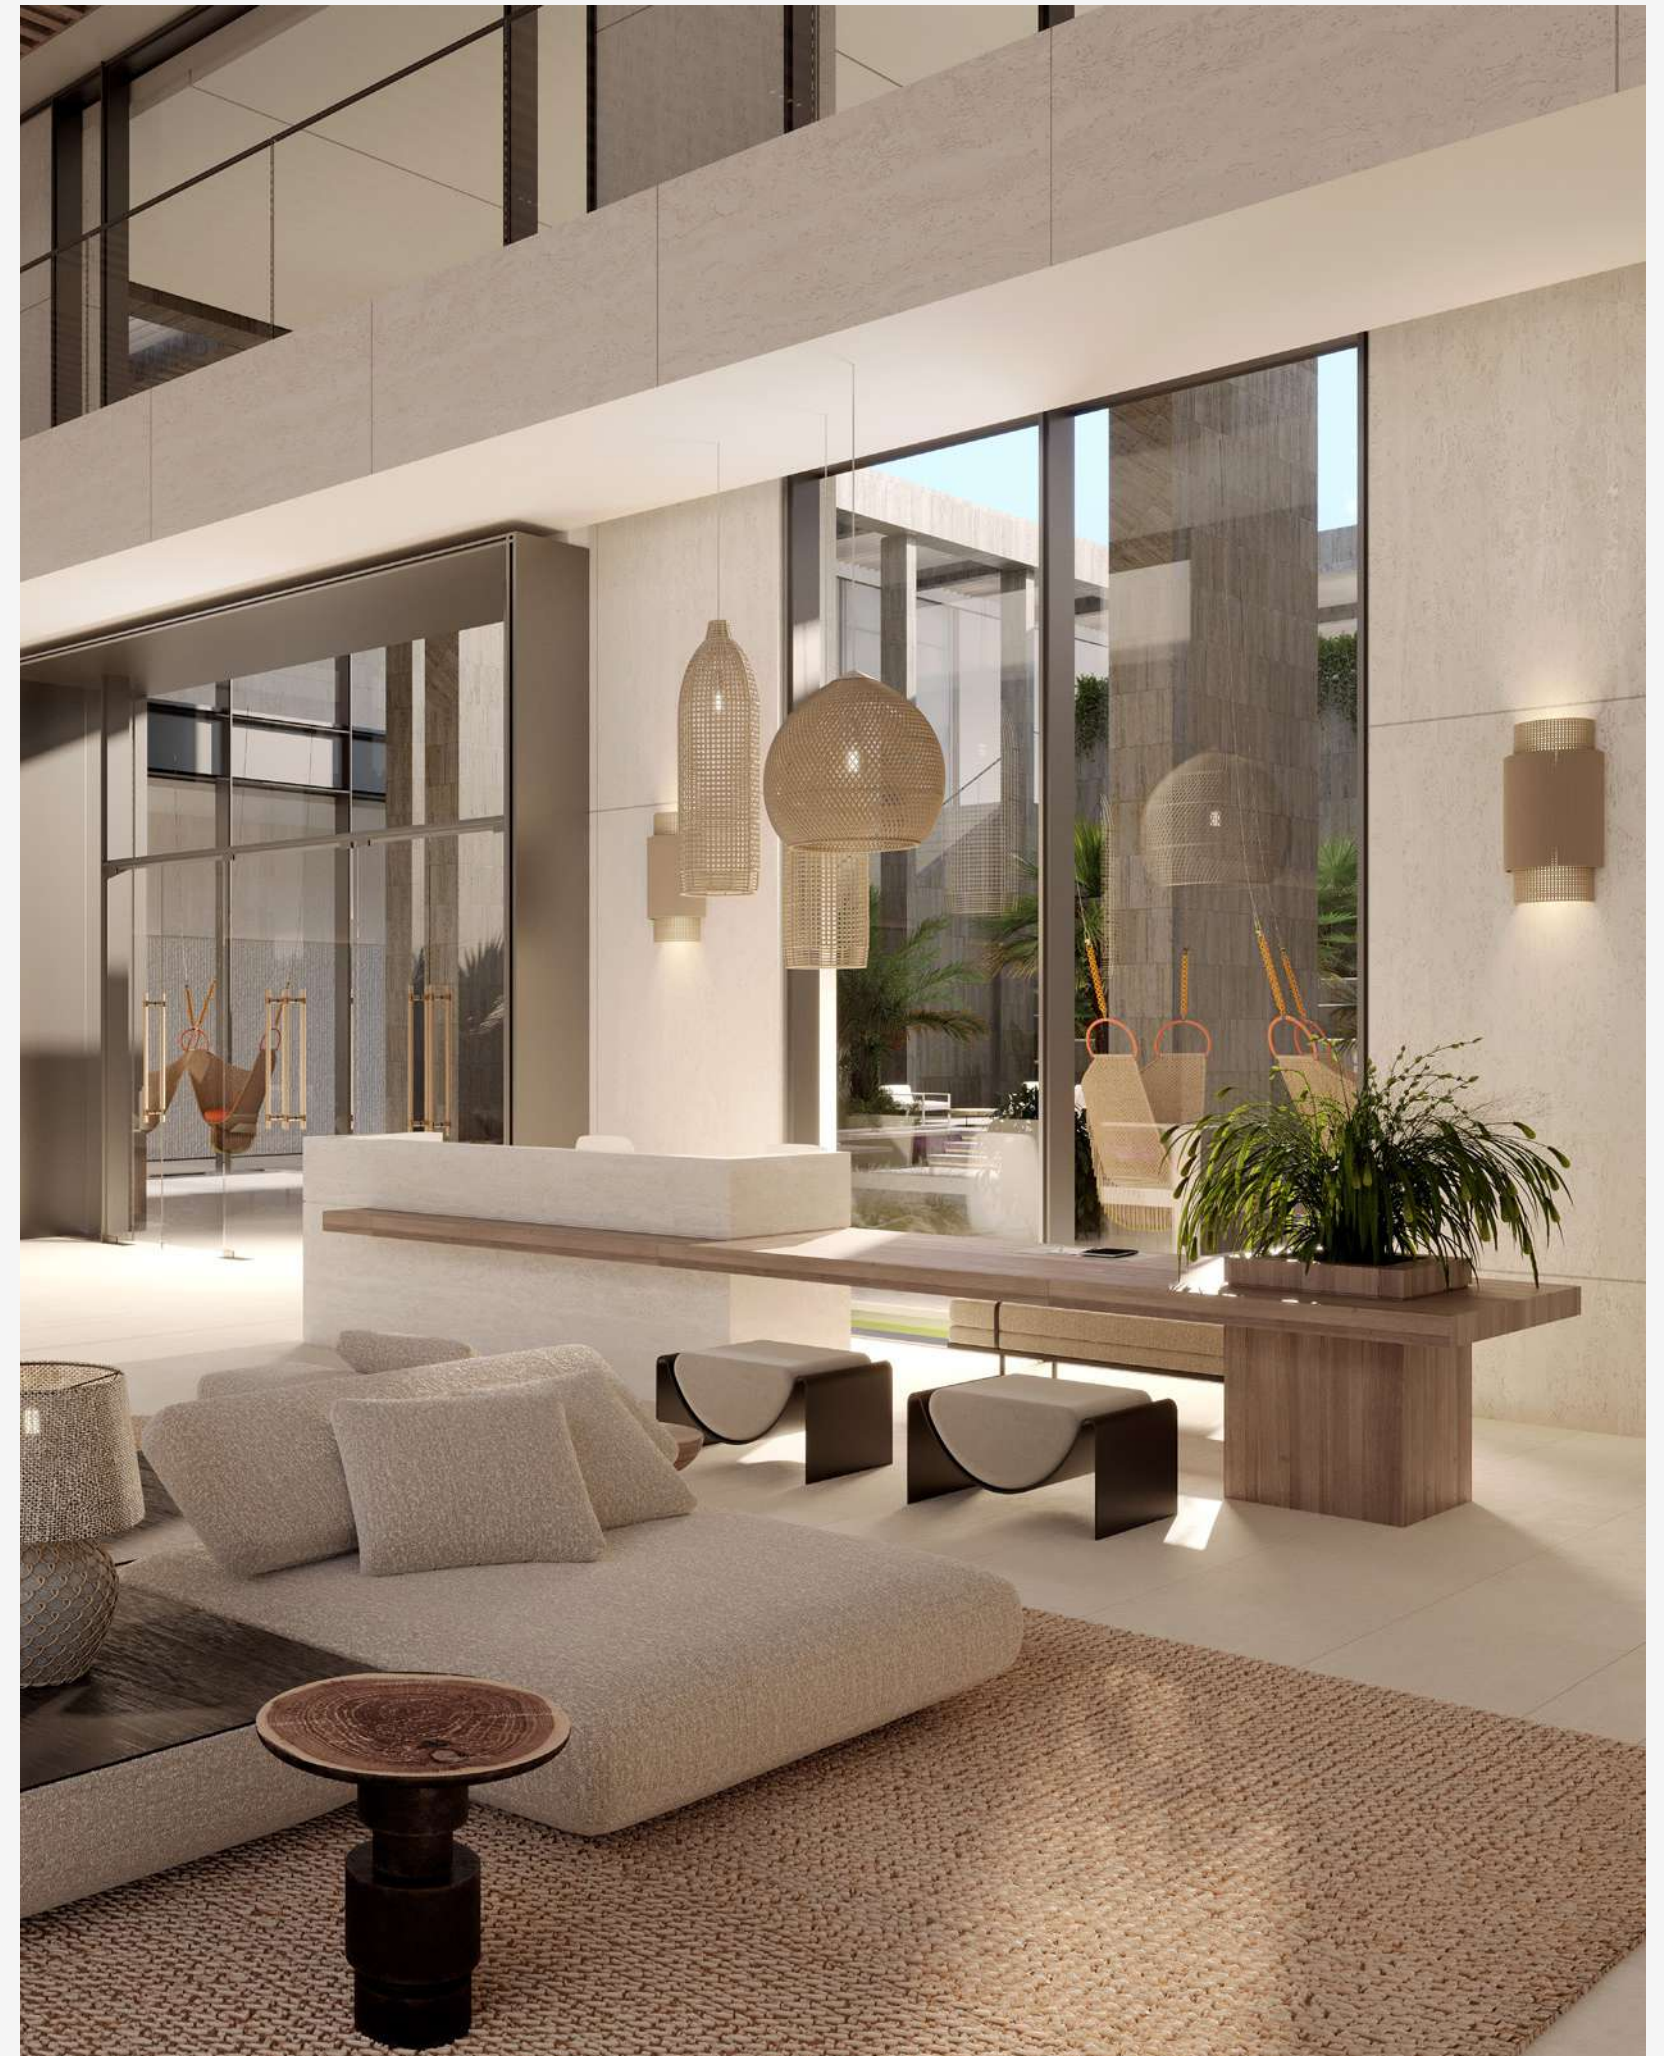

ARCHITECTURAL ICON

Playa Del Sol stands as a bold architectural statement, designed to immerse residents in stunning views of the Arabian Gulf while offering unparalleled proximity to the Wynn Resort. Meticulously crafted residences feature floor-to-ceiling windows and expansive terraces, blurring the line between indoors and outdoors. From dawn to dusk, every space is bathed in natural light, allowing residents to fully embrace the beauty of the sea throughout the day.

PLAYA DEL SOL

SIGNATURE RESIDENCES

The signature residences at Playa Del Sol are grand private sanctuaries, offering expansive interiors with soaring ceilings, open-plan layouts, and floor-to-ceiling windows that fill the space with natural light. Thoughtfully crafted with high-end finishes and bespoke details, these homes offer an unmatched sense of grandeur and refined living.

The lobby offers a cozy seating lounge with plush chairs and warm ambient lighting, creating a welcoming and inviting atmosphere.

OPULENT ENTRANCE

Double-height ceilings with expansive floor-to-ceiling glazing create an inviting sense of arrival. Natural stone flooring and textured materials offer a rich, tactile experience, while a grand vestibule with advanced digital security systems ensures complete security. The seamless integration of indoor and outdoor spaces further enhances the feeling of openness and sophistication throughout.

The sunken garden, with lush greenery and a cascading waterfall, creates a serene atmosphere. This tranquil oasis offers residents a peaceful retreat, just steps from home.

OASIS POOL

The multi-tiered infinity pool at Playa Del Sol offers four distinct levels, each perfectly designed for soaking up the sun or enjoying uninterrupted views of the ocean. Thoughtfully crafted for both relaxation and social connection, it serves as a vibrant gathering space where residents can come together, bask in the panoramic sea views, and embrace life just steps from the beach.