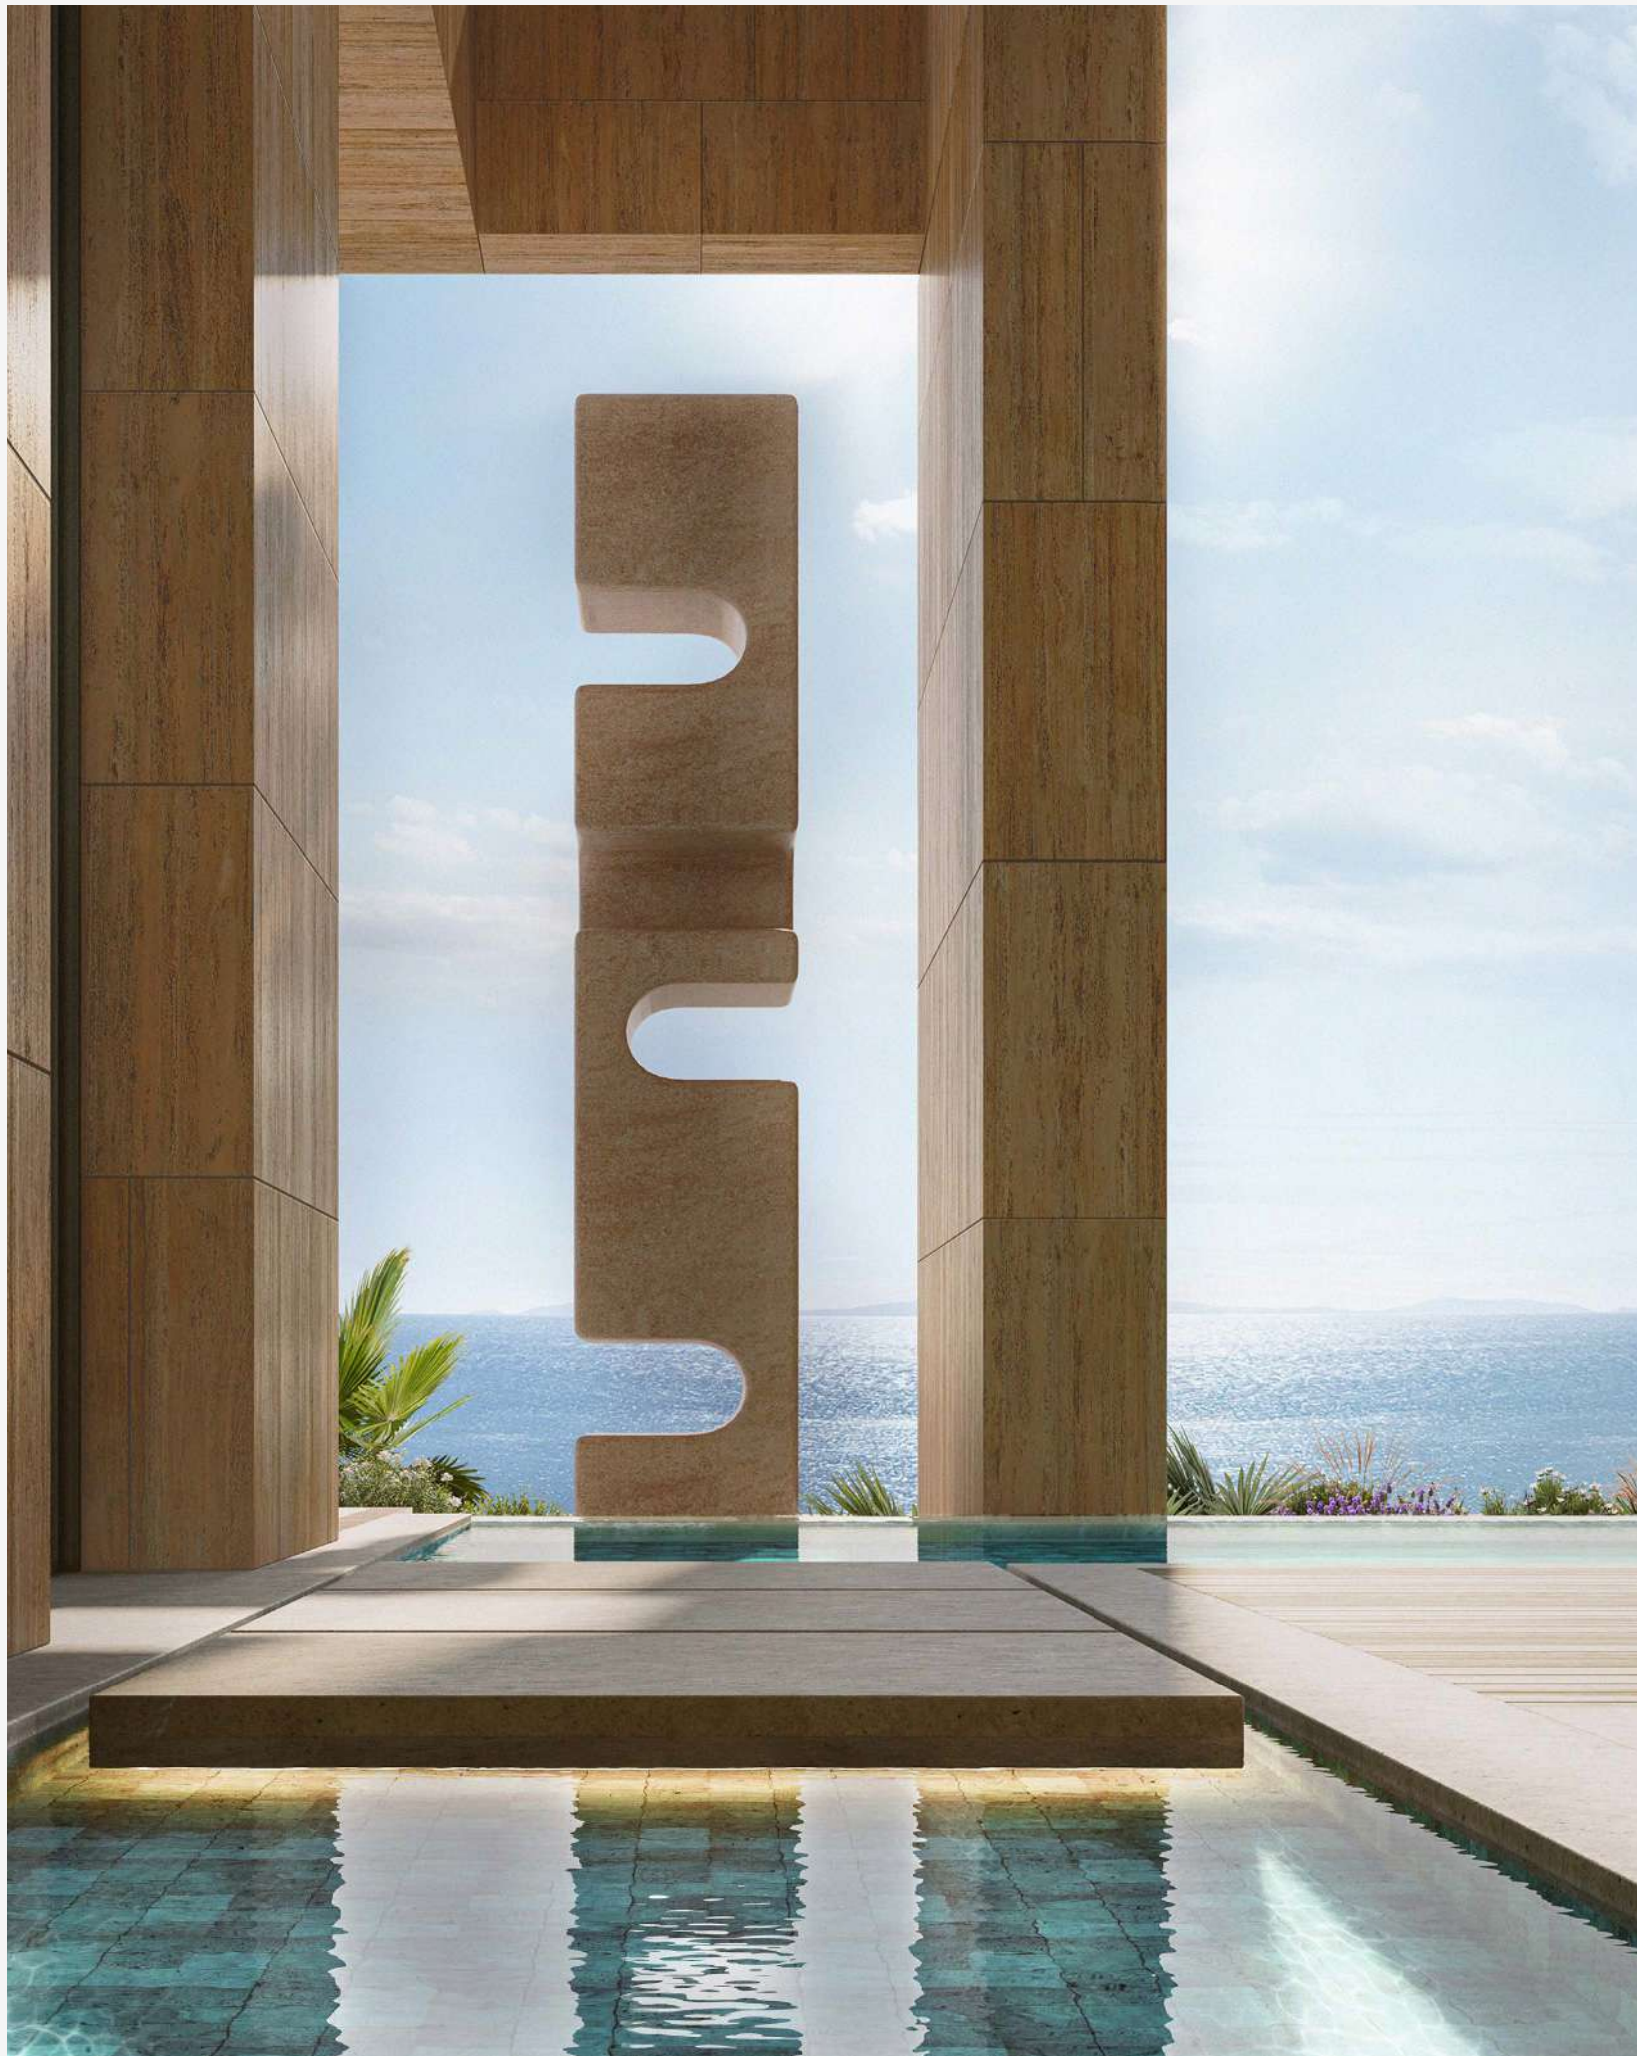

At Playa Del Sol, light holds a deeper meaning. It's not just the start of another day; it's an experience to awaken to, a moment to embrace as the world unfolds around you.

A TIMELESS PANORAMA OF COASTAL LIVING

ARCHITECTURAL ICON

Playa Del Sol stands as a bold architectural statement, designed to immerse residents in stunning views of the Arabian Gulf while offering unparalleled proximity to the Wynn Resort. Meticulously crafted residences feature floor-to-ceiling windows and expansive terraces, blurring the line between indoors and outdoors. From dawn to dusk, every space is bathed in natural light, allowing residents to fully embrace the beauty of the sea throughout the day.

PLAYA DEL SOL

SIGNATURE RESIDENCES

The signature residences at Playa Del Sol are grand private sanctuaries, offering expansive interiors with soaring ceilings, open-plan layouts, and floor-to-ceiling windows that fill the space with natural light. Thoughtfully crafted with high-end finishes and bespoke details, these homes offer an unmatched sense of grandeur and refined living.

The sunken garden, with lush greenery and a cascading waterfall, creates a serene atmosphere. This tranquil oasis offers residents a peaceful retreat, just steps from home.

OASIS POOL

The multi-tiered infinity pool at Playa Del Sol offers four distinct levels, each perfectly designed for soaking up the sun or enjoying uninterrupted views of the ocean. Thoughtfully crafted for both relaxation and social connection, it serves as a vibrant gathering space where residents can come together, bask in the panoramic sea views, and embrace life just steps from the beach.